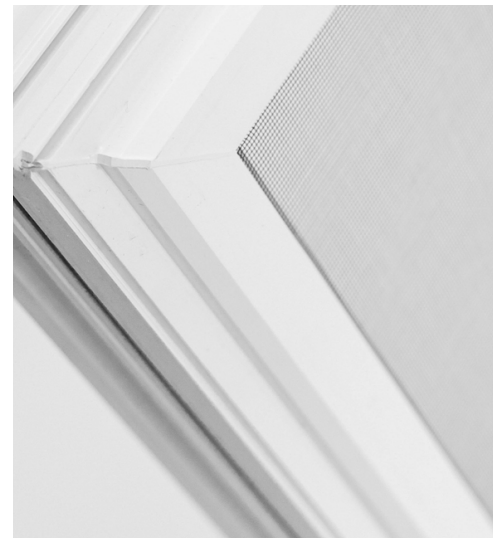

FLEXSCREEN®

paradigm
Window Solutions For Life.

EFFORTLESS INSTALLATION, BEAUTIFULLY INVISIBLE, SIMPLE DESIGN

Paradigm Windows is proud to offer FlexScreen as our default screen solution for all 5 & 8-Series hung products. Designed to provide ultimate flexibility, durability and visibility this screen aligns with our hassle-free design making our products easy to operate and clean.

Like our windows, FlexScreen is designed to withstand extreme weather. This flexible frame is nearly indestructible, scratch resistant and hides within the screen pocket which eliminates the need to match paint. FlexScreen is available on Double Hung, Single Hung and Horizontal Slider window types, in full or half screen configuration.

Durability

The FlexScreen has a PVC coated frame that provides incredible durability. In fact, you can toss this frame from the top of your house and it won't get damaged!

Flexibility

The spring steel frame doesn't require any additional hardware to install. Just push the sides together and place in its screen track. Yes, it's that simple

Visibility

FlexScreen makes the view from outside in and inside out even better. We also have upgraded the screen mesh to a less visible mesh improving the view.

*If your window package contains other window configurations and you would like to match the screen mesh, choose Paradigm's Vista-Vu screen mesh option.